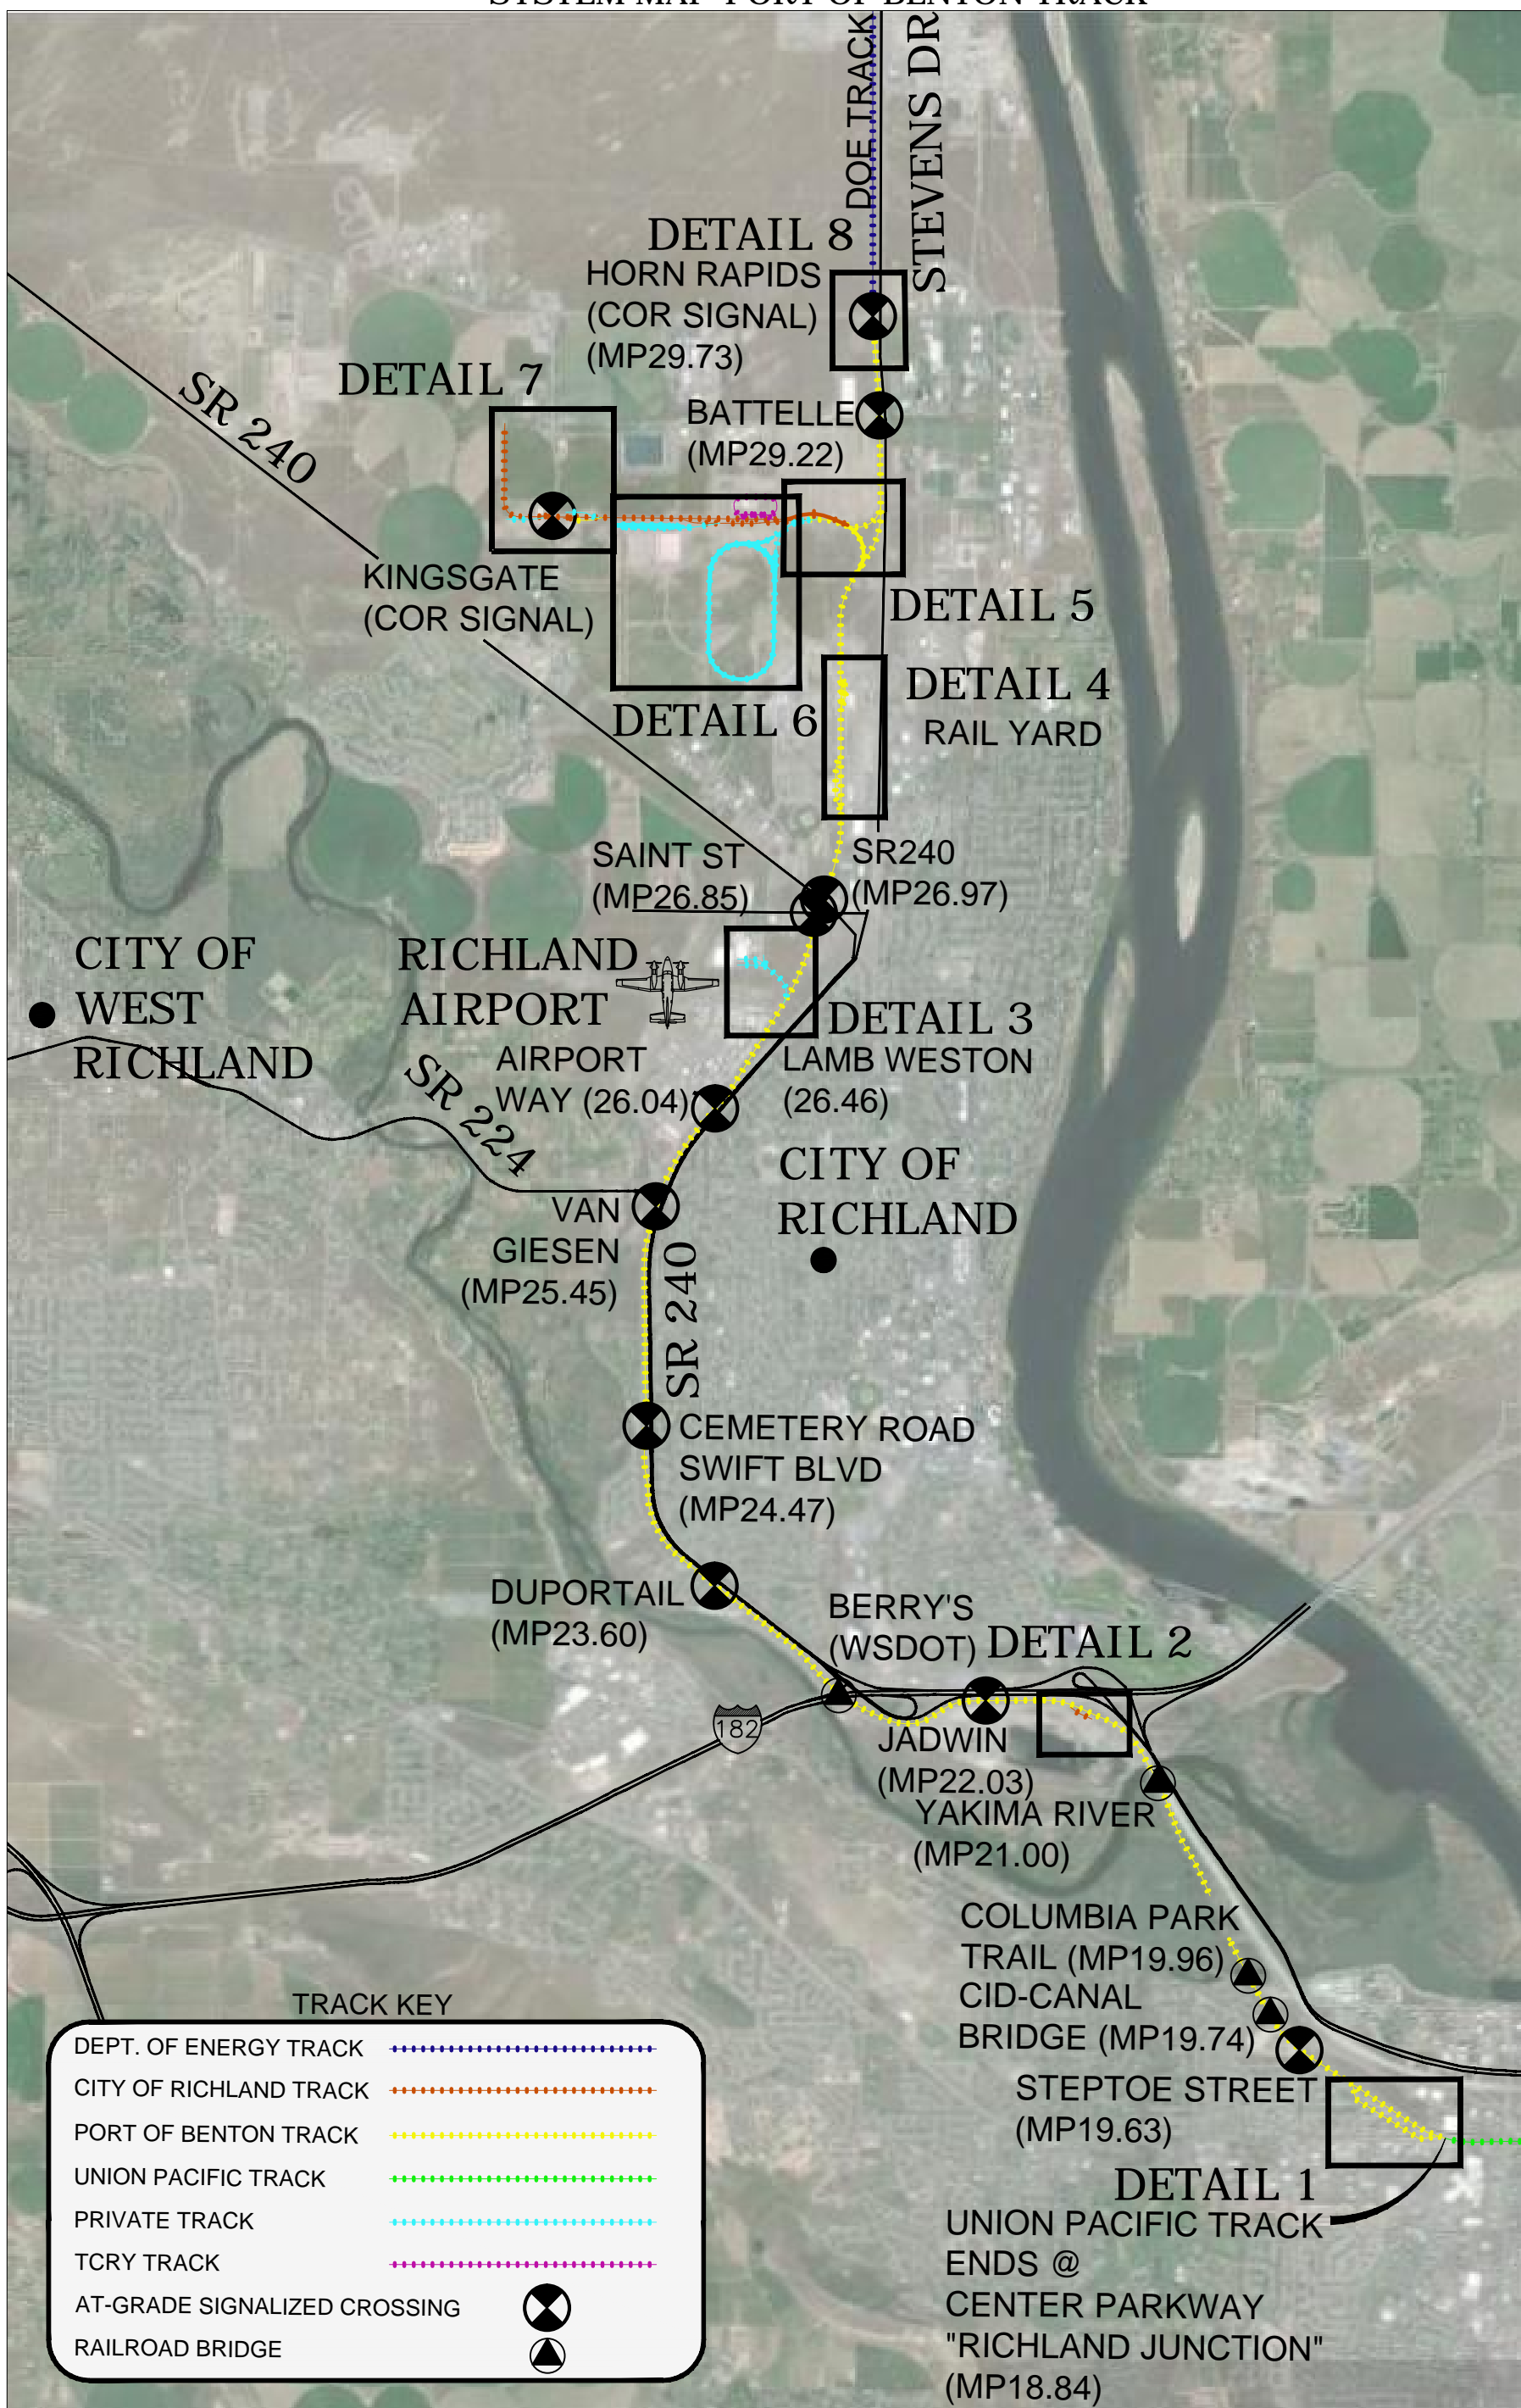

SYSTEM MAP-PORT OF BENTON TRACK

SYSTEM MAP-PORT OF BENTON TRACK
DETAIL SHEET 1 OF 4

① RICHLAND JUNCTION PASSING TRACK
(GOVERNMENT SIDING)

② COR LOADING DOCK & SPUR

③ LAMB WESTON/LINEAGE LOGISTICS
PRIVATE SPUR

SYSTEM MAP-PORT OF BENTON TRACK
DETAIL SHEET 2 OF 4

④ RAIL YARD

⑤ WYE & HORN RAPIDS INDUSTRIAL SPUR

SYSTEM MAP-PORT OF BENTON TRACK
DETAIL SHEET 3 OF 4

⑥ COR SPUR & PRIVATE RAIL LOOP

⑦ KINGSGATE SPURS

07/02/2022

SYSTEM MAP-PORT OF BENTON TRACK
DETAIL SHEET 4 OF 4

⑧ DOE RAIL @ HORN RAPIDS R/W