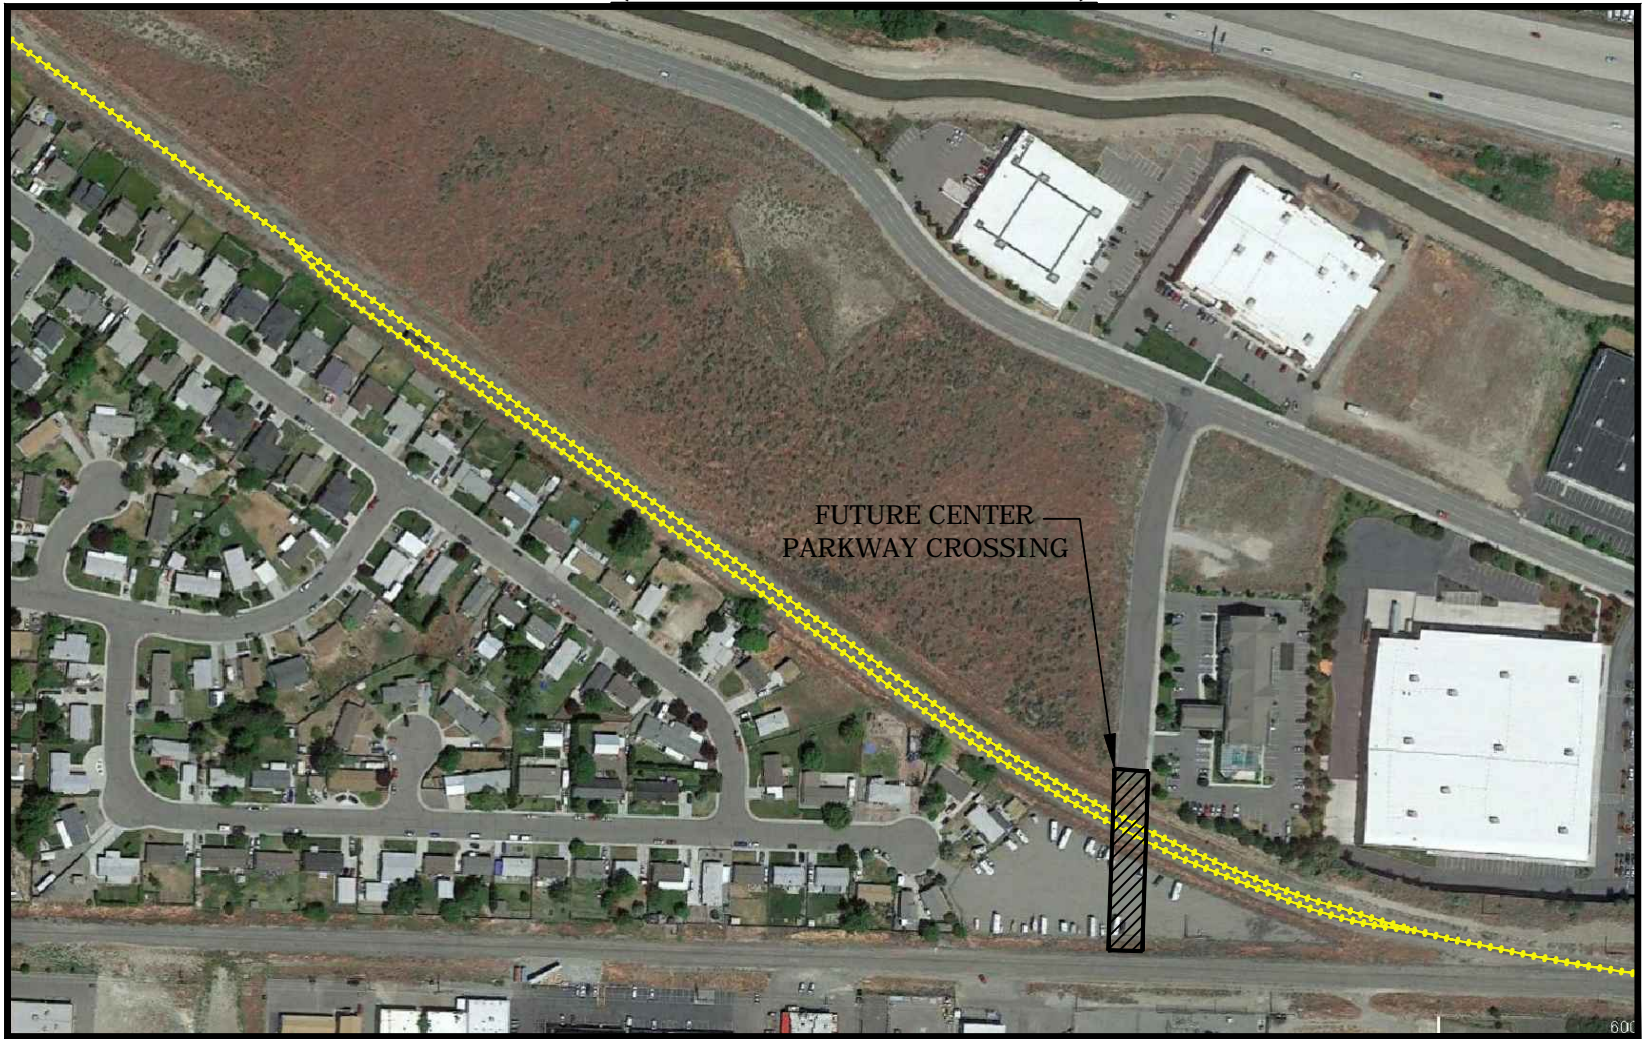

SYSTEM MAP-PORT OF BENTON TRACK

SYSTEM MAP-PORT OF BENTON TRACK
DETAIL SHEET 1 OF 4

① RICHLAND JUNCTION PASSING TRACK
(GOVERNMENT SIDING)

② COR LOADING DOCK & SPUR

③ LAMB WESTON/LINEAGE LOGISTICS
PRIVATE SPUR

SYSTEM MAP-PORT OF BENTON TRACK
DETAIL SHEET 2 OF 4

④ RAIL YARD

⑤ WYE & HORN RAPIDS INDUSTRIAL SPUR

SYSTEM MAP-PORT OF BENTON TRACK
DETAIL SHEET 3 OF 4

⑥ COR SPUR & PRIVATE RAIL LOOP

⑦ KINGSGATE SPURS

07/02/2022

SYSTEM MAP-PORT OF BENTON TRACK
DETAIL SHEET 4 OF 4

⑧ DOE RAIL @ HORN RAPIDS R/W