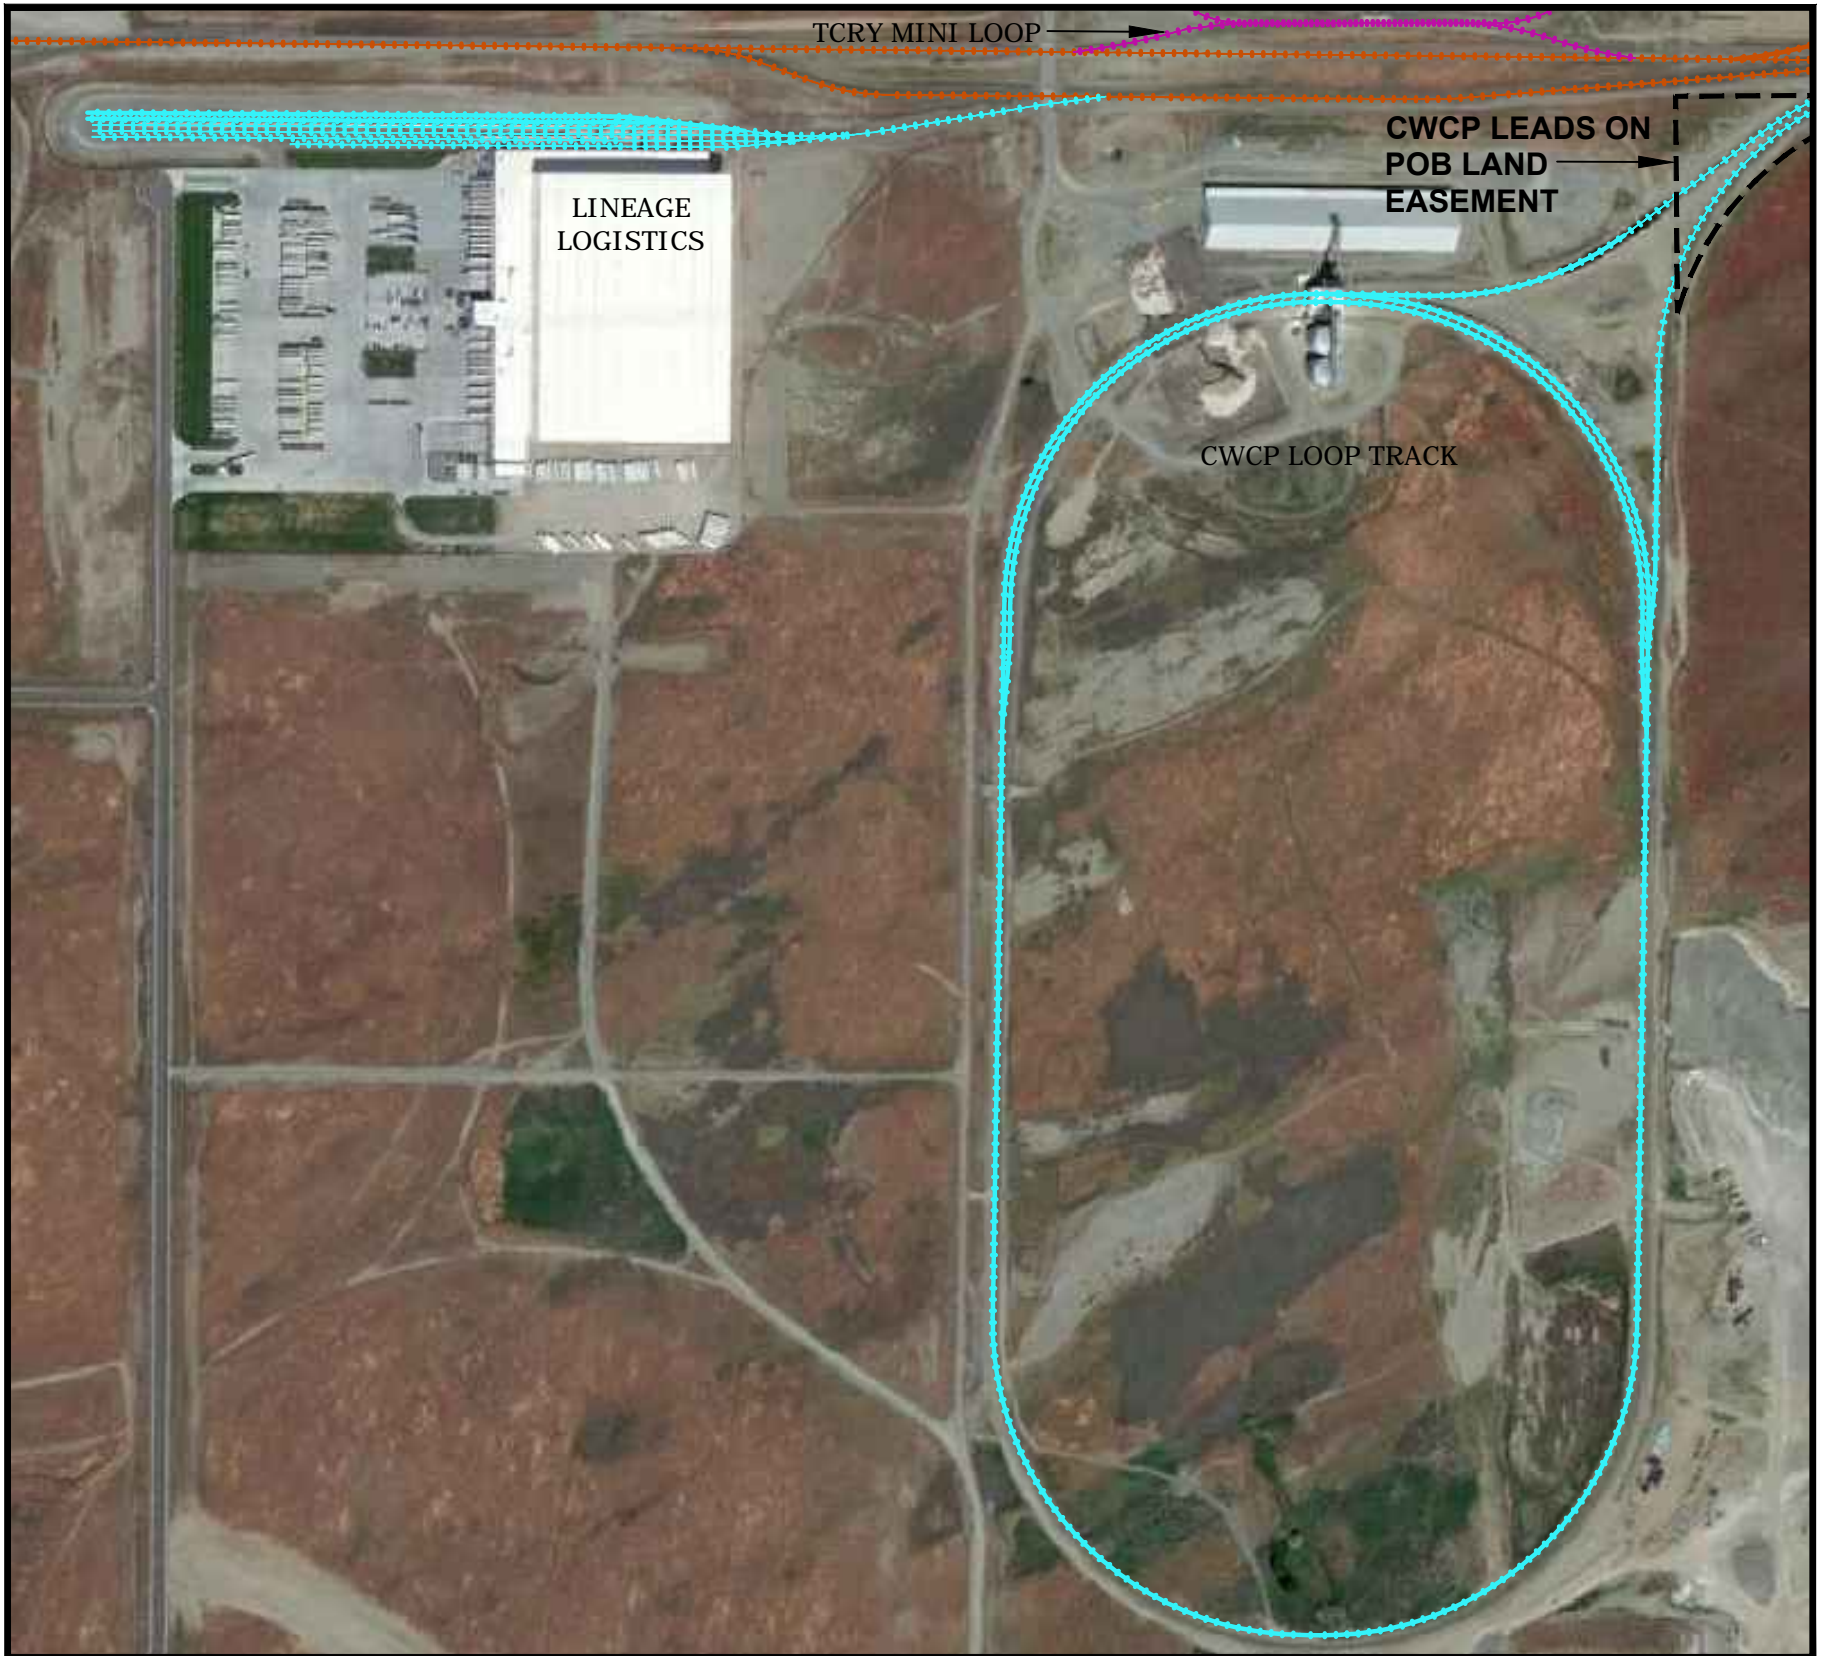

SYSTEM MAP-PORT OF BENTON TRACK

SYSTEM MAP-PORT OF BENTON TRACK
DETAIL SHEET 1 OF 4

① RICHLAND JUNCTION PASSING TRACK
(GOVERNMENT SIDING)

② COR LOADING DOCK & SPUR

③ LAMB WESTON/LINEAGE LOGISTICS
PRIVATE SPUR

SYSTEM MAP-PORT OF BENTON TRACK
DETAIL SHEET 2 OF 4

④ RAIL YARD

⑤ WYE & HORN RAPIDS INDUSTRIAL SPUR

SYSTEM MAP-PORT OF BENTON TRACK
DETAIL SHEET 3 OF 4

⑥ COR SPUR & PRIVATE RAIL LOOP

⑦ KINGSGATE SPURS

07/02/2022

SYSTEM MAP-PORT OF BENTON TRACK
DETAIL SHEET 4 OF 4

⑧ DOE RAIL @ HORN RAPIDS R/W