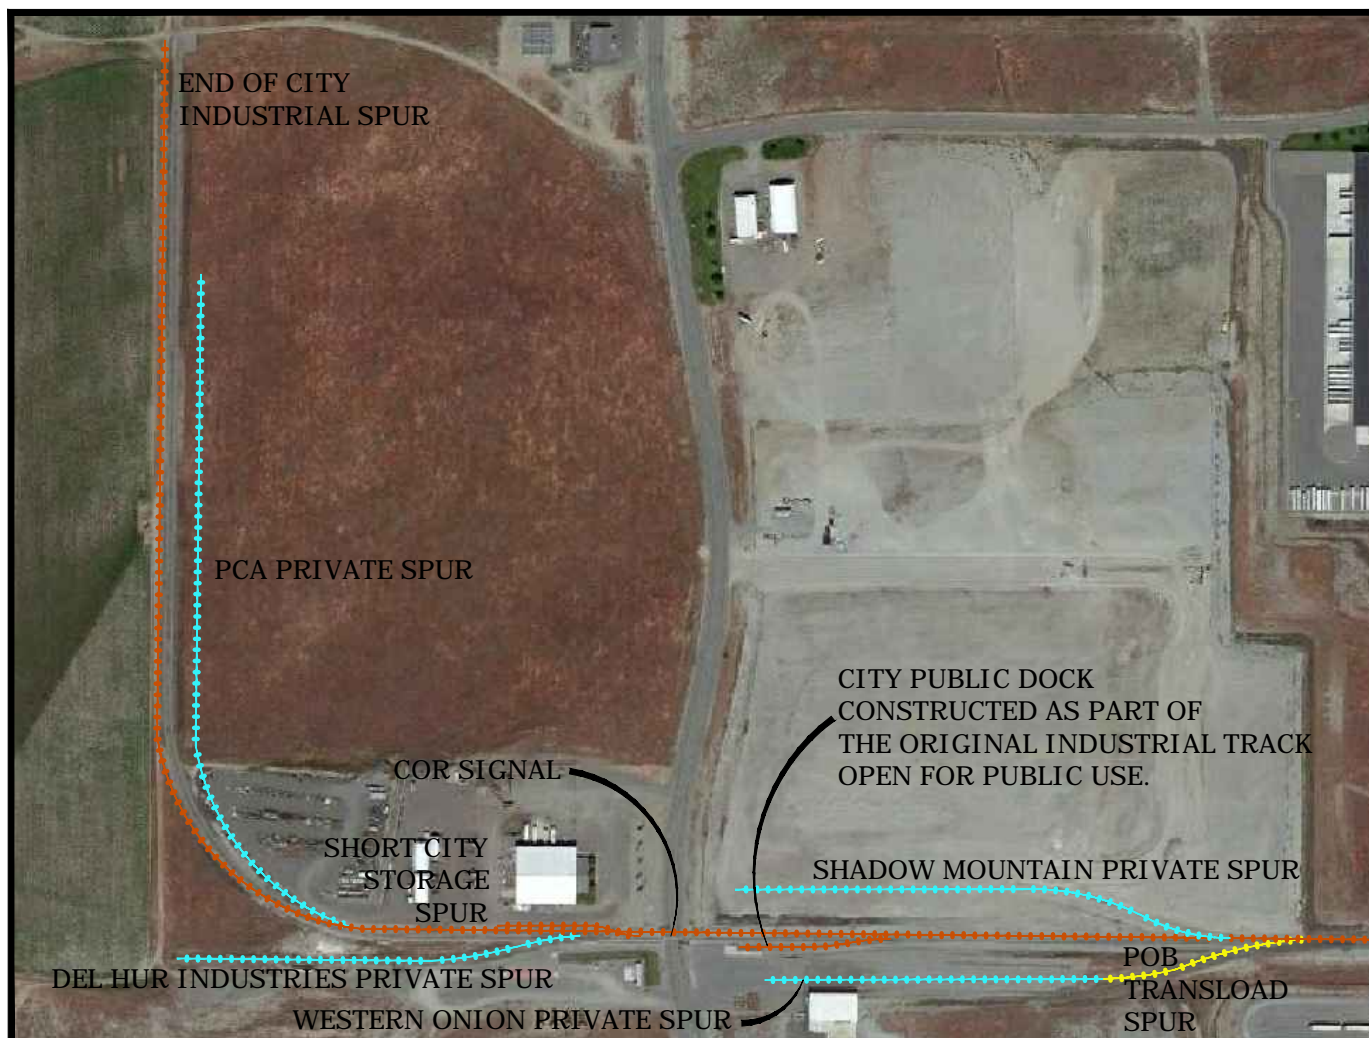

SYSTEM MAP-PORT OF BENTON TRACK

SYSTEM MAP-PORT OF BENTON TRACK
DETAIL SHEET 1 OF 4

① RICHLAND JUNCTION PASSING TRACK
(GOVERNMENT SIDING)

② COR LOADING DOCK & SPUR

③ LAMB WESTON/LINEAGE LOGISTICS
PRIVATE SPUR

SYSTEM MAP-PORT OF BENTON TRACK
DETAIL SHEET 2 OF 4

④ RAIL YARD

⑤ WYE & HORN RAPIDS INDUSTRIAL SPUR

SYSTEM MAP-PORT OF BENTON TRACK
DETAIL SHEET 3 OF 4

⑥ COR SPUR & PRIVATE RAIL LOOP

⑦ KINGSGATE SPURS

07/02/2022

SYSTEM MAP-PORT OF BENTON TRACK
DETAIL SHEET 4 OF 4

⑧ DOE RAIL @ HORN RAPIDS R/W