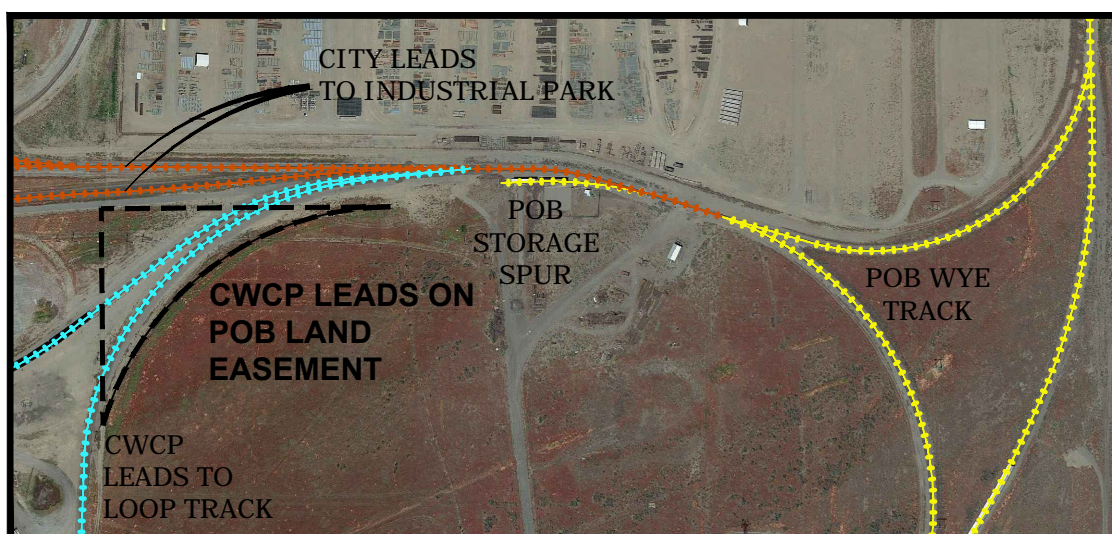

SYSTEM MAP-PORT OF BENTON TRACK

SYSTEM MAP-PORT OF BENTON TRACK
DETAIL SHEET 1 OF 4

① RICHLAND JUNCTION PASSING TRACK
(GOVERNMENT SIDING)

② COR LOADING DOCK & SPUR

③ LAMB WESTON/LINEAGE LOGISTICS
PRIVATE SPUR

SYSTEM MAP-PORT OF BENTON TRACK
DETAIL SHEET 2 OF 4

④ RAIL YARD

⑤ WYE & HORN RAPIDS INDUSTRIAL SPUR

SYSTEM MAP-PORT OF BENTON TRACK
DETAIL SHEET 3 OF 4

⑥ COR SPUR & PRIVATE RAIL LOOP

⑦ KINGSGATE SPURS

07/02/2022

SYSTEM MAP-PORT OF BENTON TRACK
DETAIL SHEET 4 OF 4

⑧ DOE RAIL @ HORN RAPIDS R/W